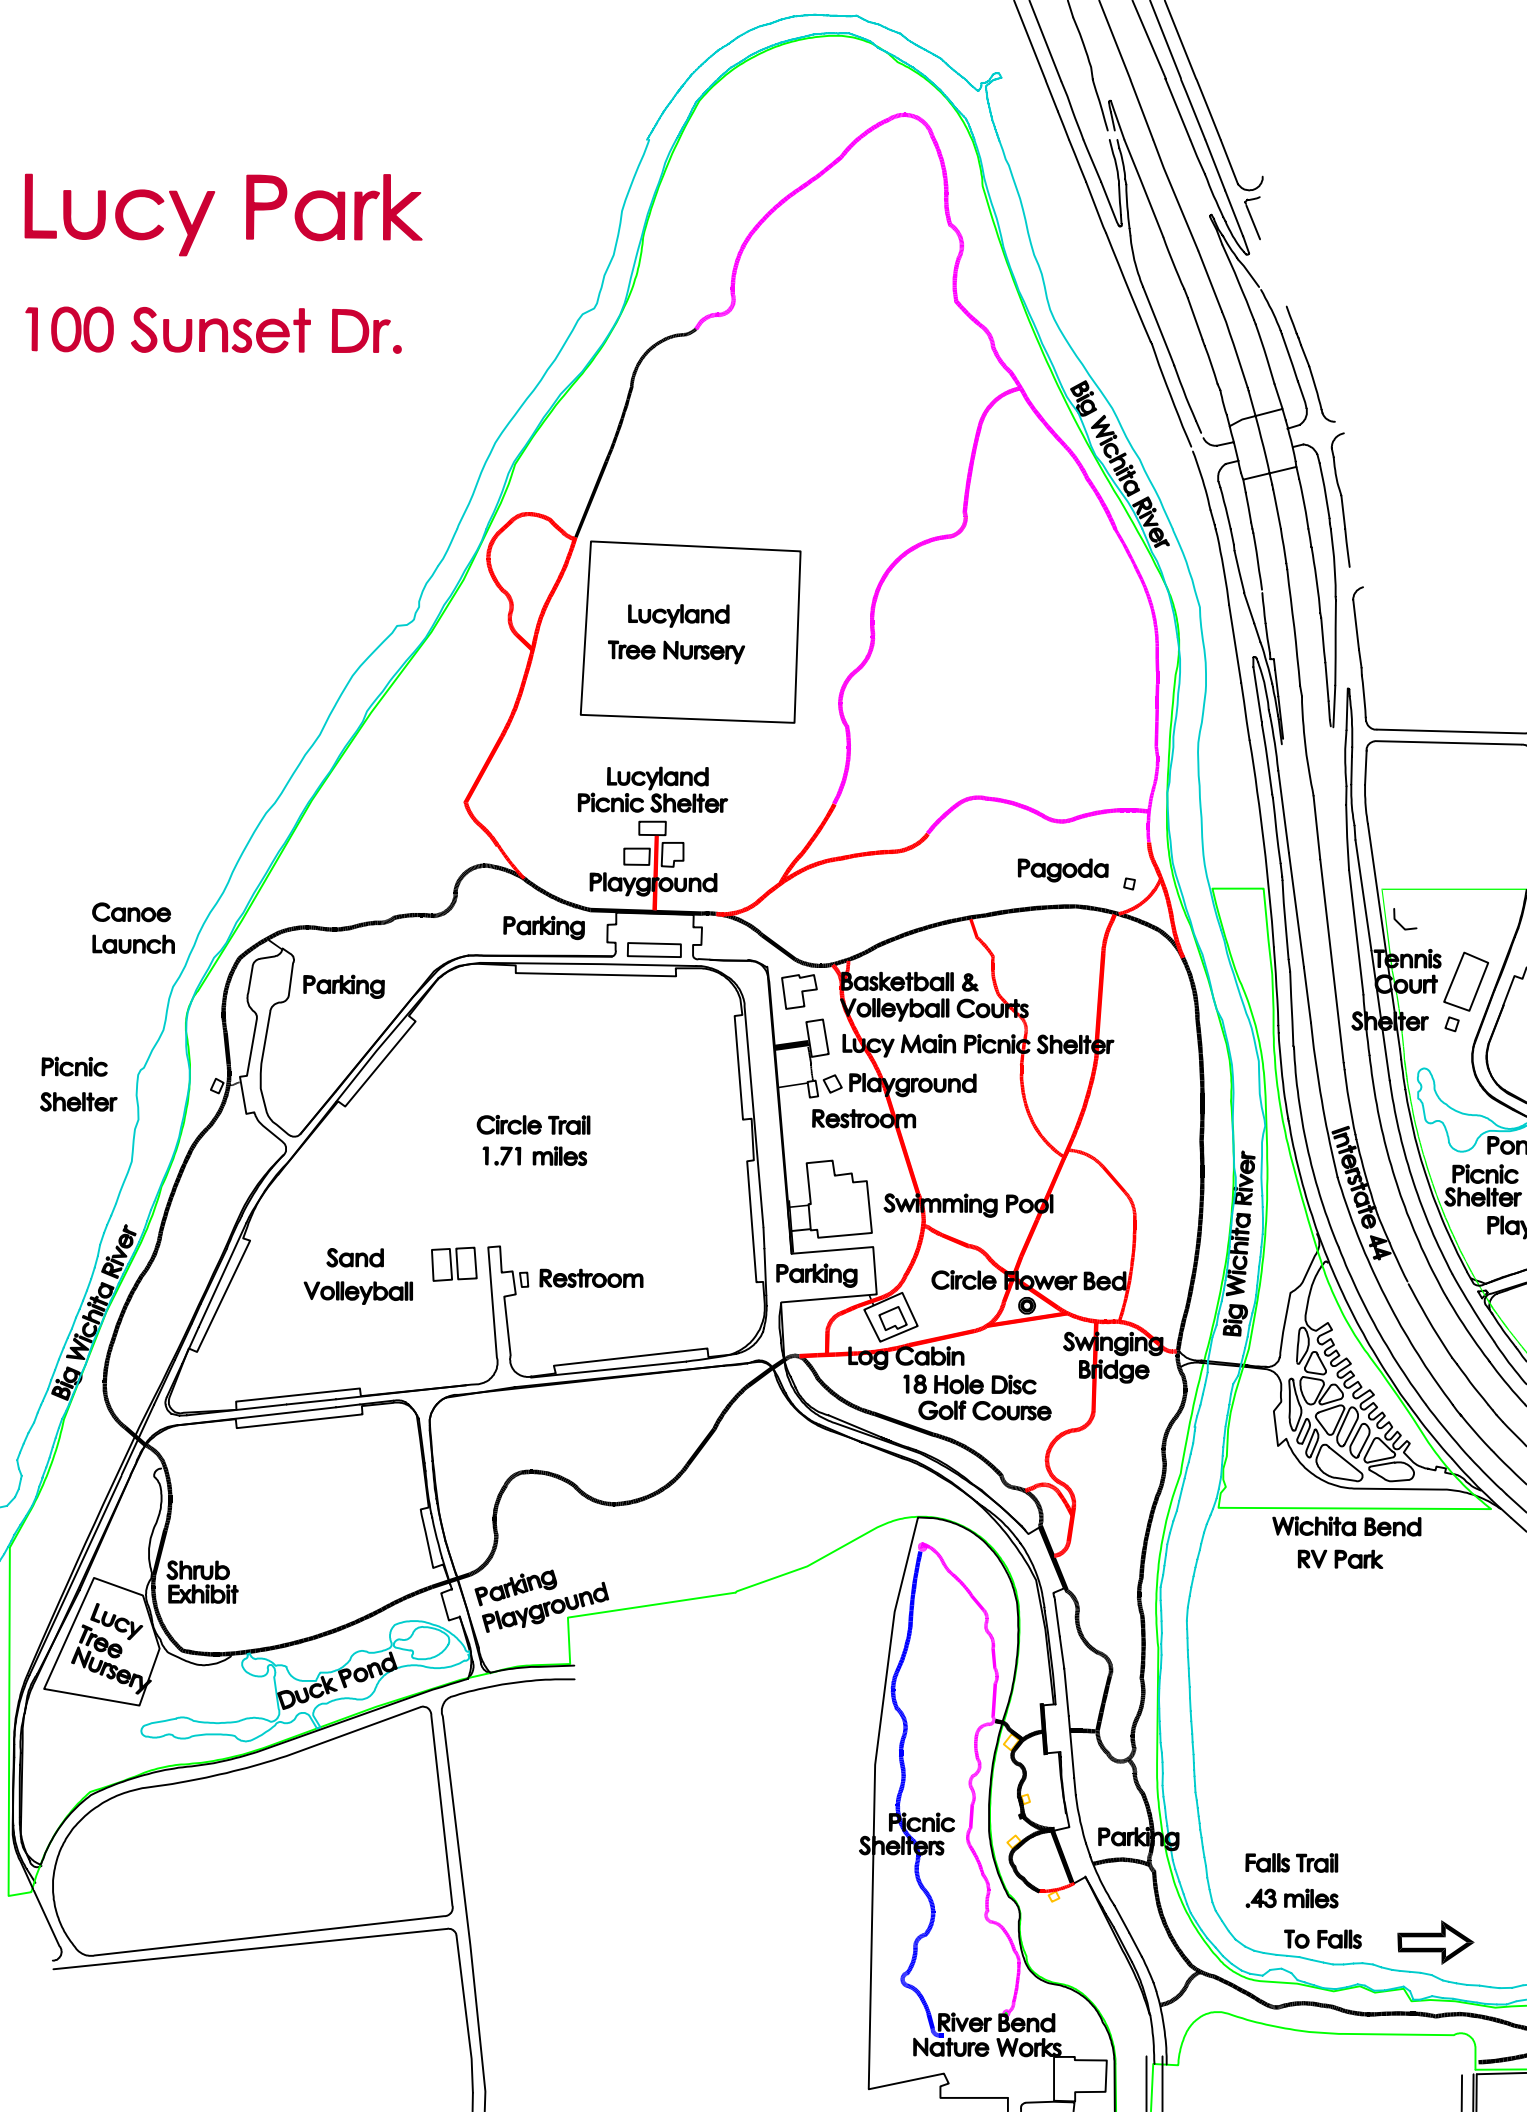

Lucy Park

100 Sunset Dr.

Lucyland Tree Nursery

Lucyland Picnic Shelter
Playground

Pagoda

Canoe Launch

Picnic Shelter

Parking

Parking

Circle Trail
1.71 miles

Basketball & Volleyball Courts

Lucy Main Picnic Shelter

Playground

Restroom

Swimming Pool

Sand Volleyball

Restroom

Parking

Circle Flower Bed

Log Cabin

18 Hole Disc Golf Course

Swinging Bridge

Tennis Court
Shelter

Pon
Picnic Shelter
Play

Interstate 44

Big Wichita River

Wichita Bend
RV Park

Shrub Exhibit

Lucy Tree Nursery

Duck Pond

Parking
Playground

Picnic Shelters